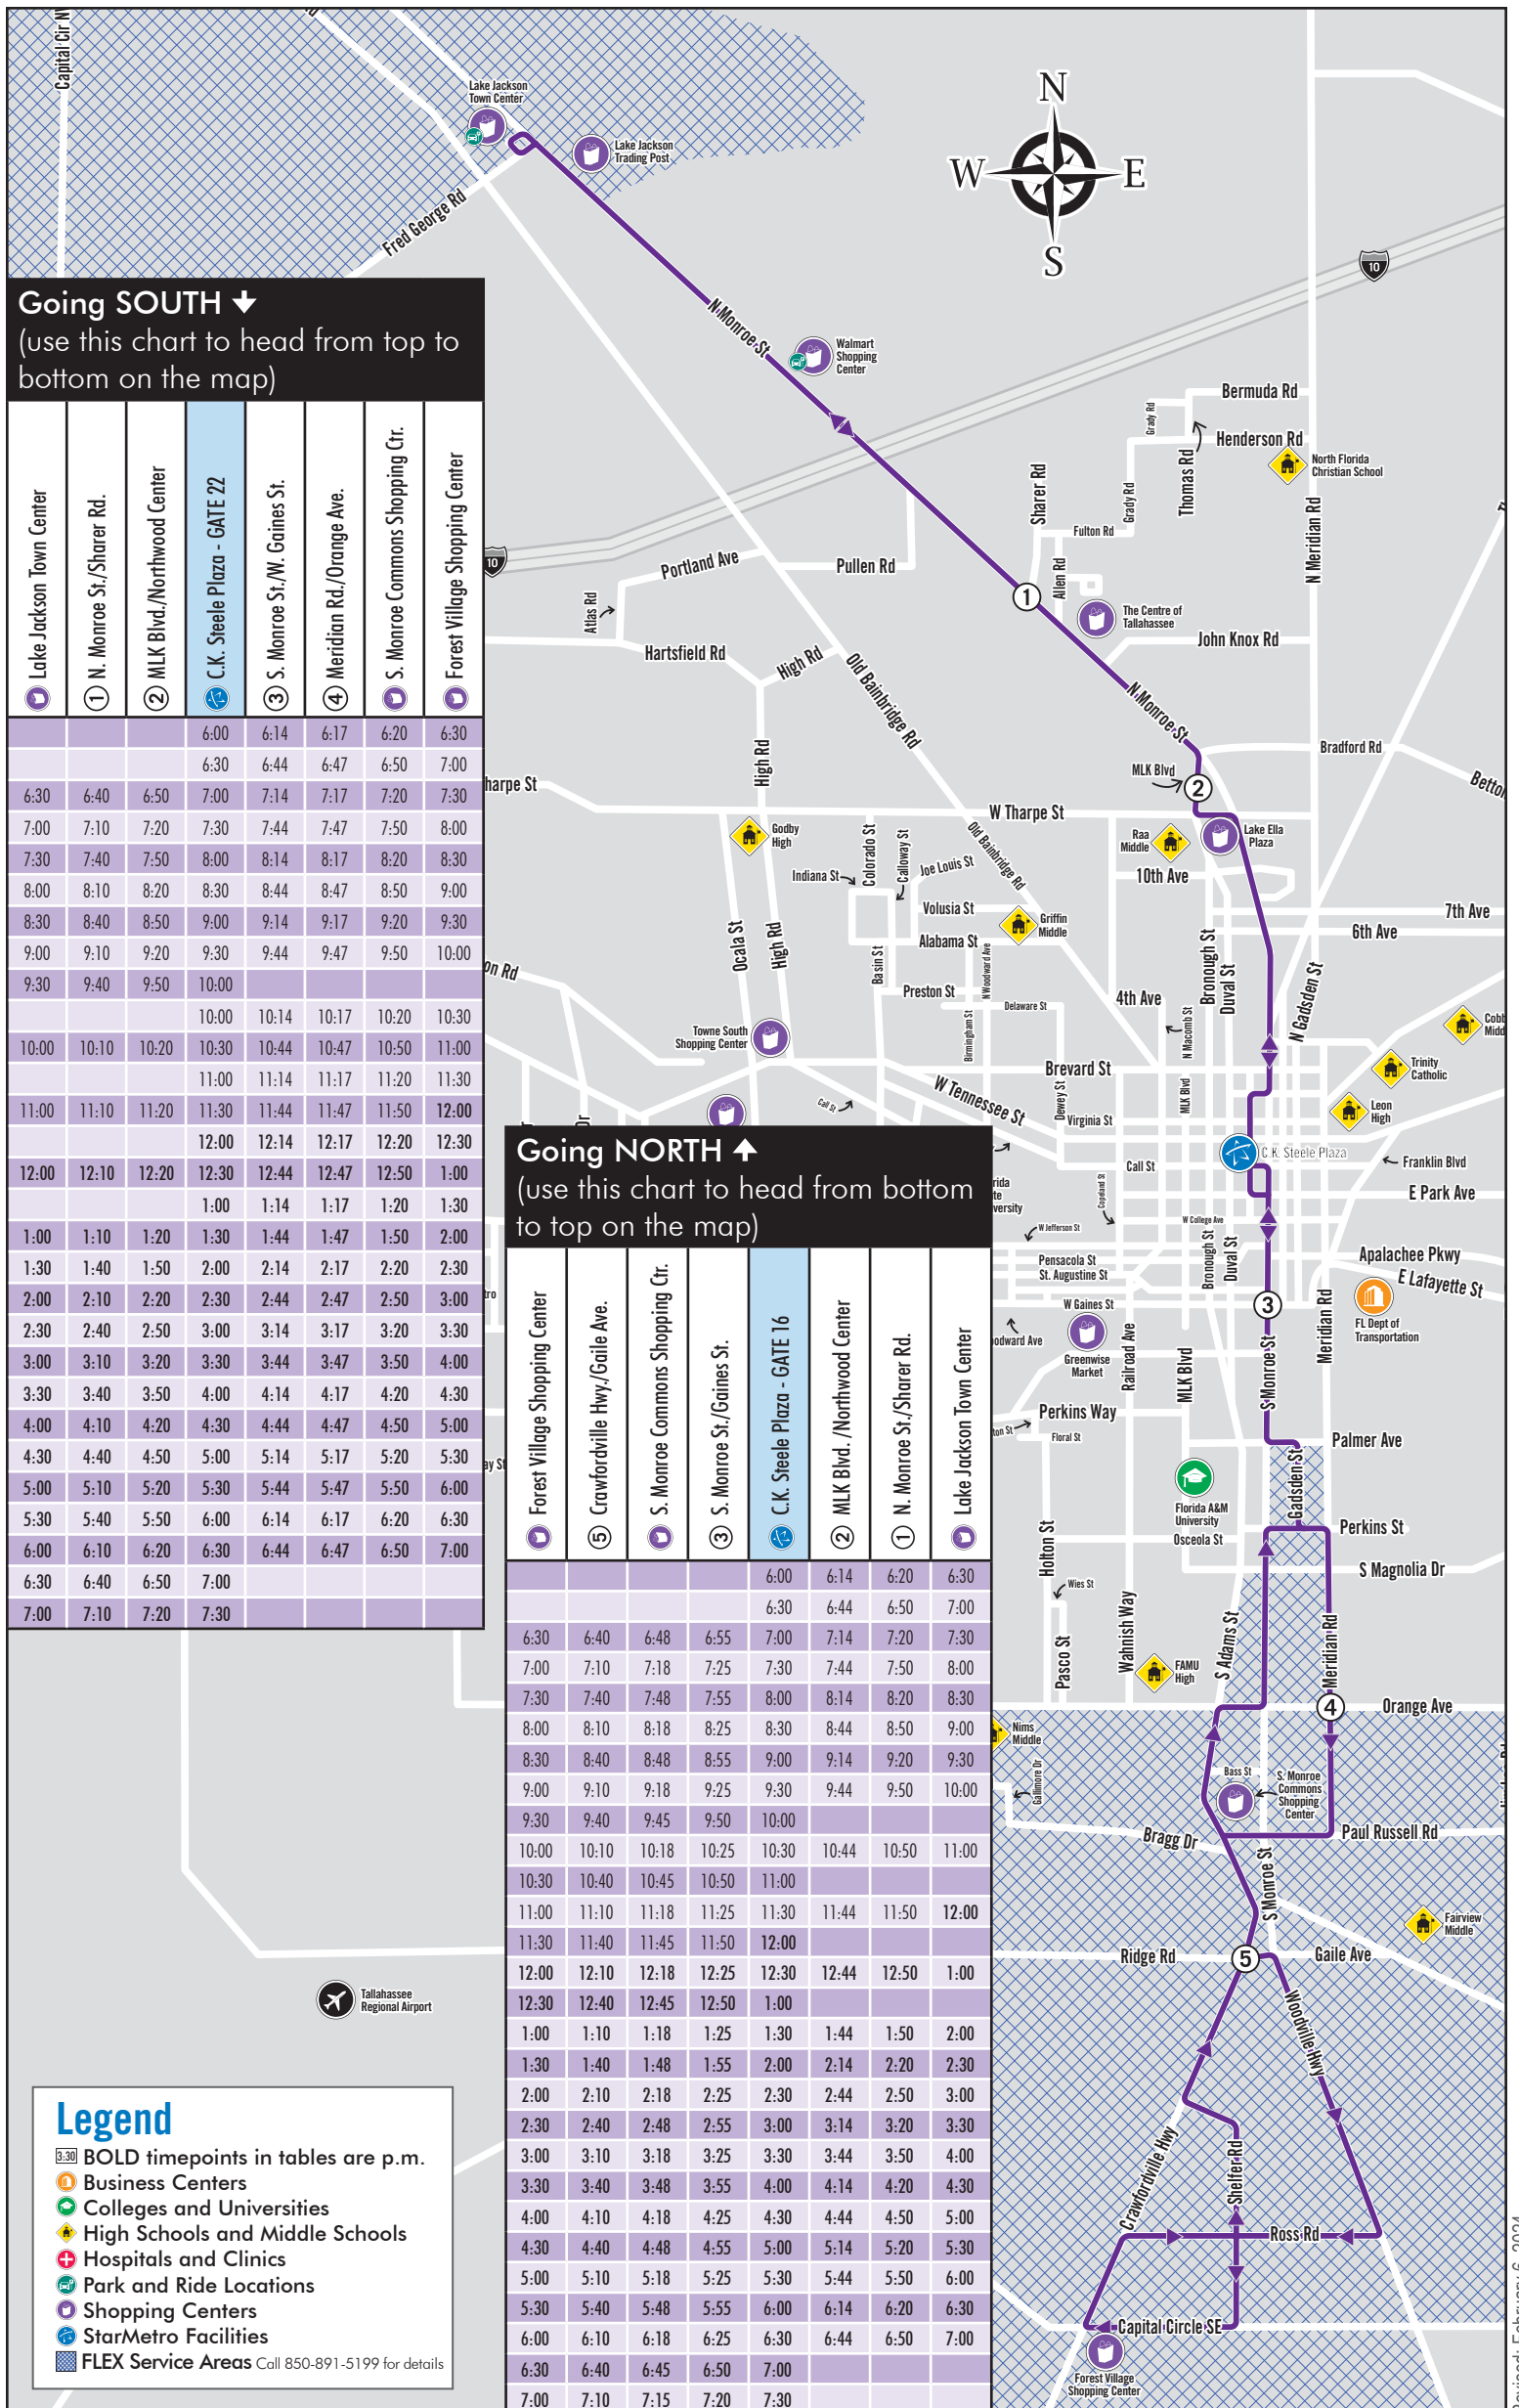

B Big Bend Route (Mon-Fri)

Lake Jackson Town Center, Monroe St., C.K. Steele Plaza, Capital Circle SE

Monday - Friday (6 a.m. - 7:30 p.m.) | Bus comes every: **30 min (60 min off-peak north side, 10 a.m. - 2 p.m.)**

Going SOUTH ↓
(use this chart to head from top to bottom on the map)

Stop	1 N. Monroe St./Sharer Rd.	2 MLK Blvd./Northwood Center	3 S. Monroe St./W. Gaines St.	4 Meridian Rd./Orange Ave.	5 Forest Village Shopping Center
Lake Jackson Town Center					
6:00			6:00	6:14	6:17
6:30			6:30	6:44	6:47
7:00	6:40	6:50	7:00	7:14	7:17
7:30	7:10	7:20	7:30	7:44	7:47
8:00	7:40	7:50	8:00	8:14	8:17
8:30	8:10	8:20	8:30	8:44	8:47
9:00	8:40	8:50	9:00	9:14	9:17
9:30	9:10	9:20	9:30	9:44	9:47
10:00	9:40	9:50	10:00		
10:30			10:00	10:14	10:17
11:00	10:10	10:20	10:30	10:44	10:47
11:30			11:00	11:14	11:17
12:00	11:10	11:20	11:30	11:44	11:47
12:30			12:00	12:14	12:17
1:00	12:10	12:20	12:30	12:44	12:47
1:30			1:00	1:14	1:17
2:00	1:10	1:20	1:30	1:44	1:47
2:30	1:40	1:50	2:00	2:14	2:17
3:00	2:10	2:20	2:30	2:44	2:47
3:30	2:40	2:50	3:00	3:14	3:17
4:00	3:10	3:20	3:30	3:44	3:47
4:30	3:40	3:50	4:00	4:14	4:17
5:00	4:10	4:20	4:30	4:44	4:47
5:30	4:40	4:50	5:00	5:14	5:17
6:00	5:10	5:20	5:30	5:44	5:47
6:30	5:40	5:50	6:00	6:14	6:17
7:00	6:10	6:20	6:30	6:44	6:47
7:30	6:40	6:50	7:00		