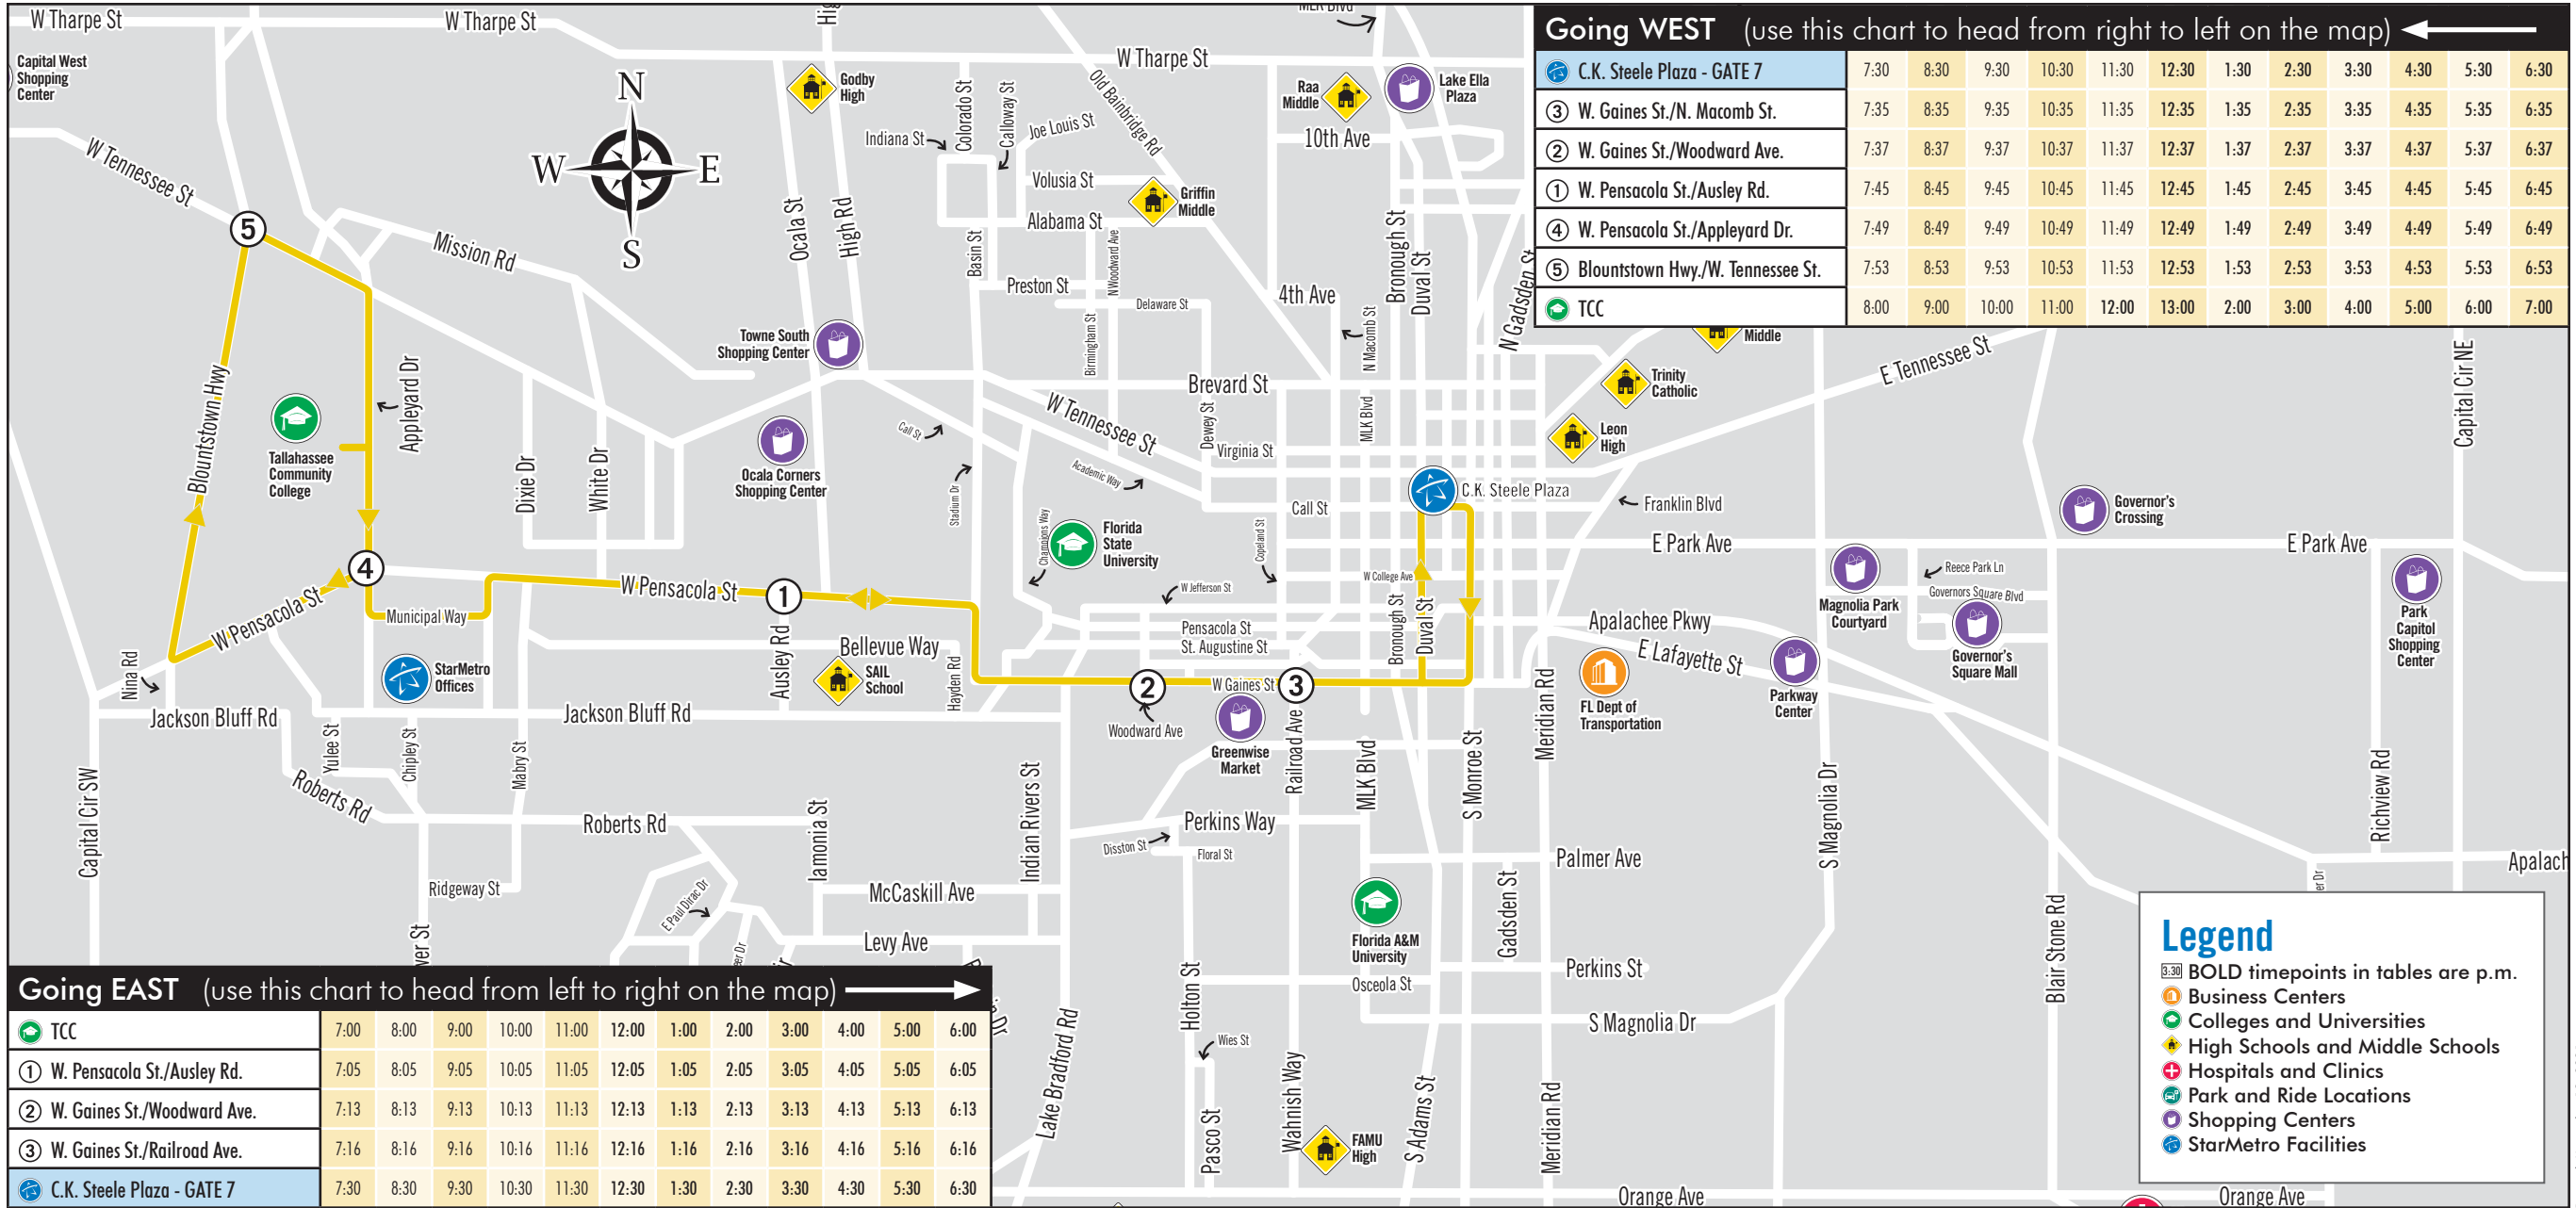

# T Tall Timbers Route (Saturday)

TCC, Gaines St., C.K. Steele Plaza, Parkway Center, Koger Center  
 Saturday (7 a.m. - 7 p.m.) | Bus comes every: **60 min**

**Legend**

- 8:30 BOLD timepoints in tables are p.m.
- 🏢 Business Centers
- 🎓 Colleges and Universities
- 🏫 High Schools and Middle Schools
- 🏥 Hospitals and Clinics
- 🛍️ Park and Ride Locations
- 🛒 Shopping Centers
- 🚗 StarMetro Facilities