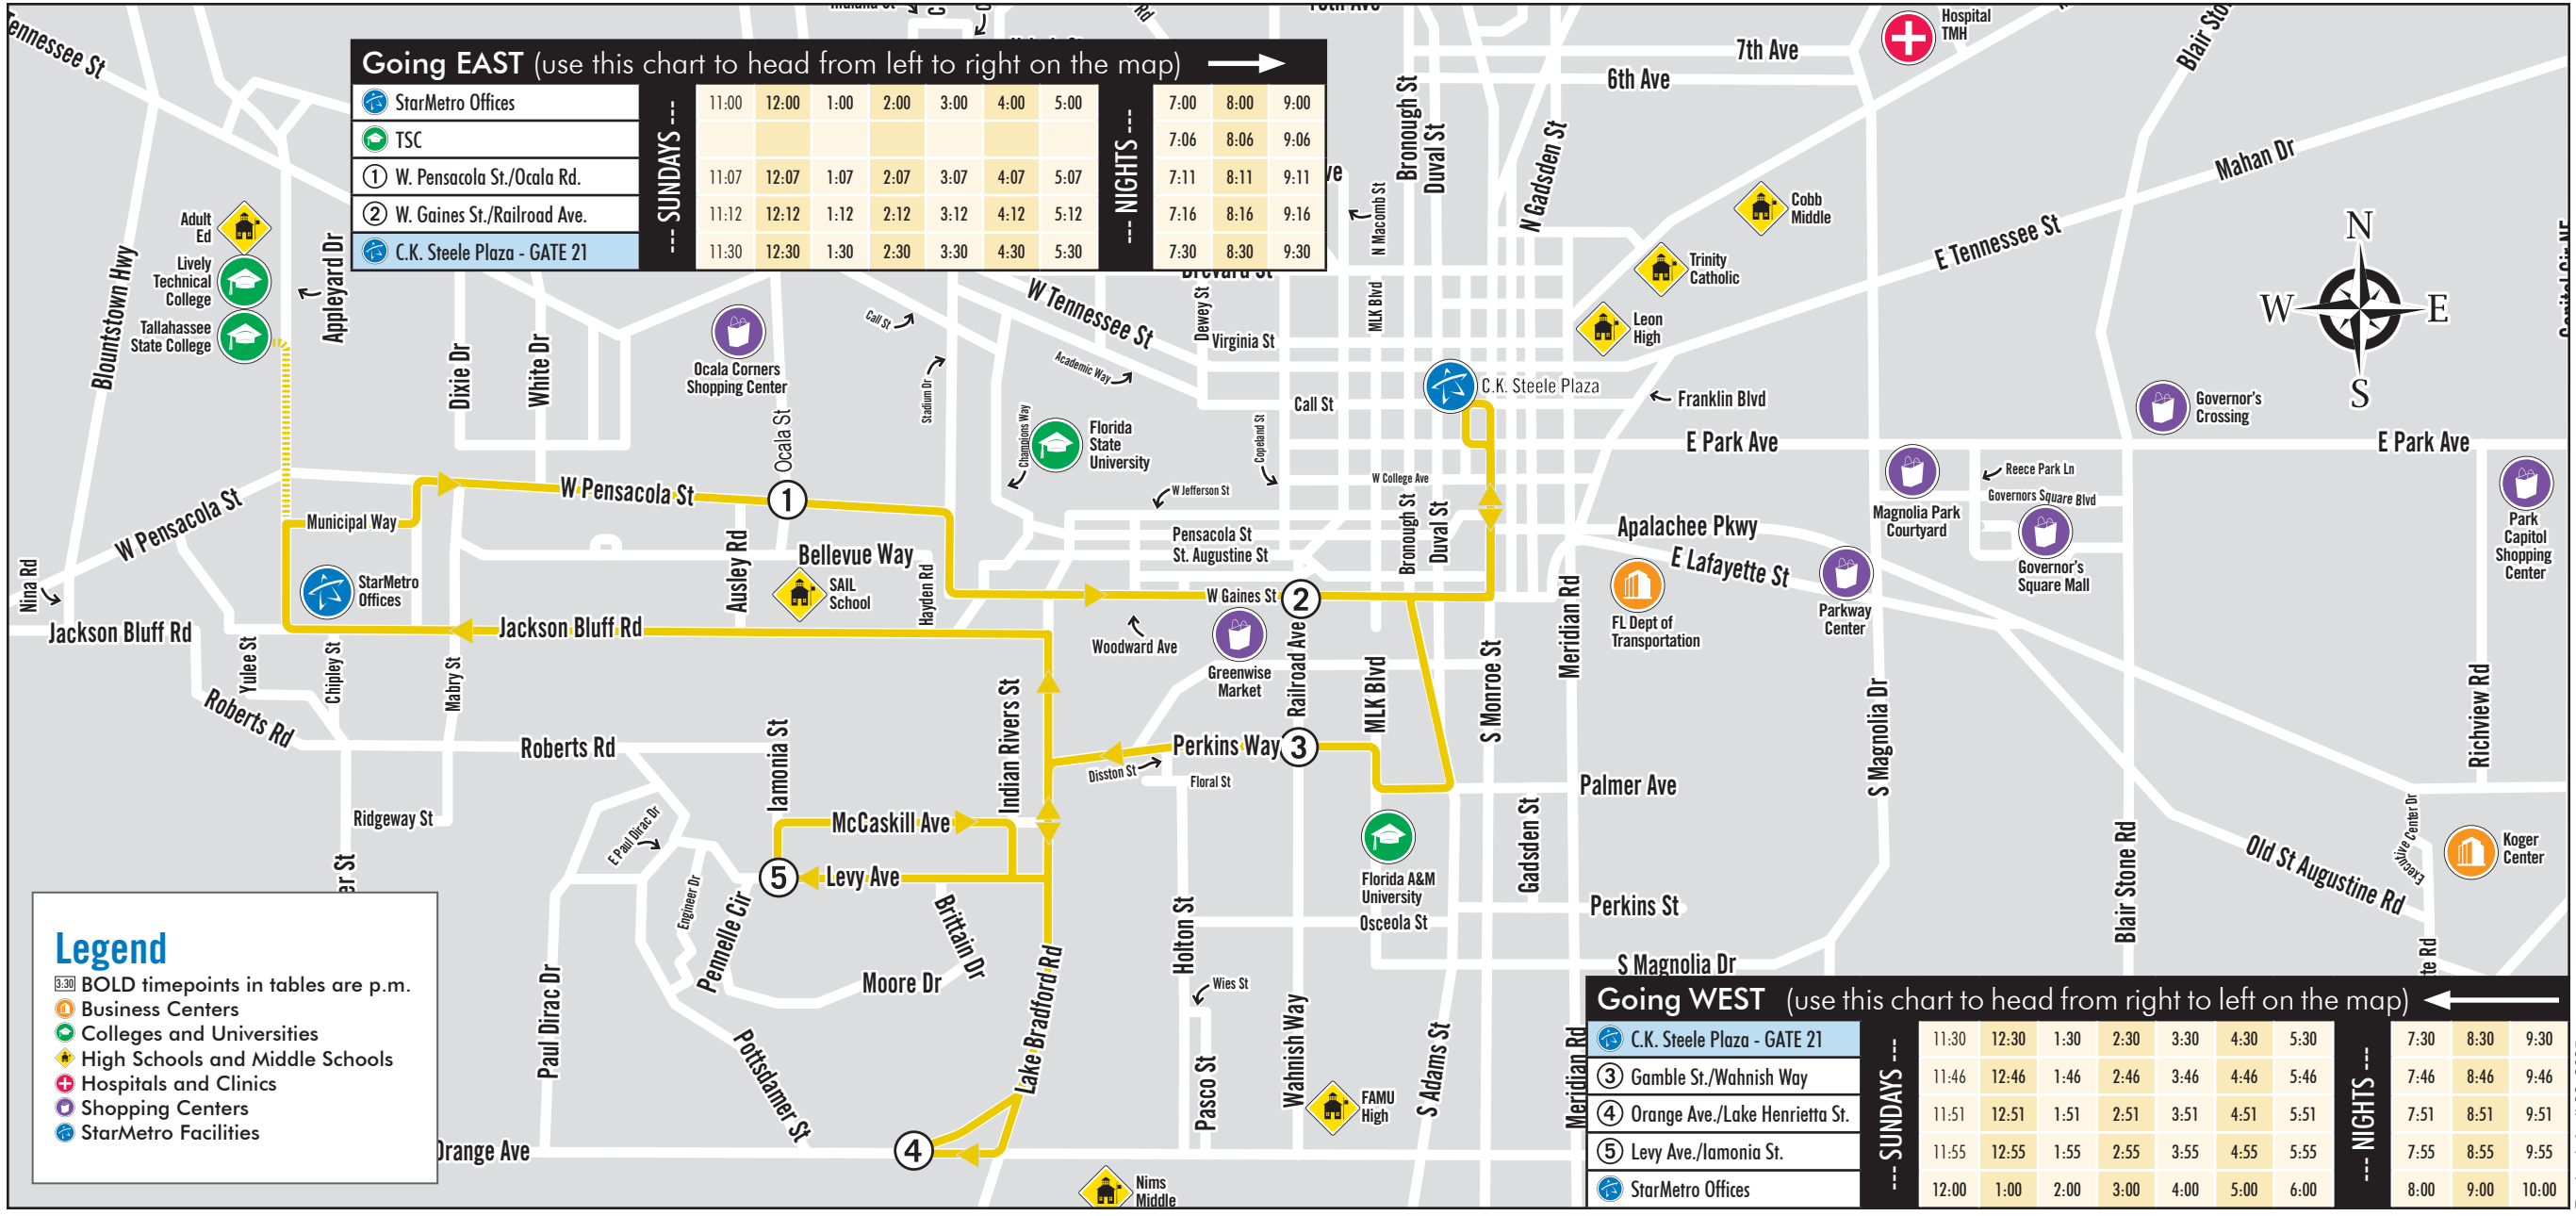

# 3 Route 3 Sundays & Nights (Mon-Sat)

Pensacola St., Gaines St., C.K. Steele Plaza, Lake Bradford Rd.  
 Sunday (11 a.m. - 6 p.m.) & Nights (Mon-Sat 7 - 10 p.m.) | Bus comes every: **60 min**

**Legend**

- 3:30** BOLD timepoints in tables are p.m.
- Business Centers
- Colleges and Universities
- High Schools and Middle Schools
- Hospitals and Clinics
- Shopping Centers
- StarMetro Facilities

Revised: April 28, 2025